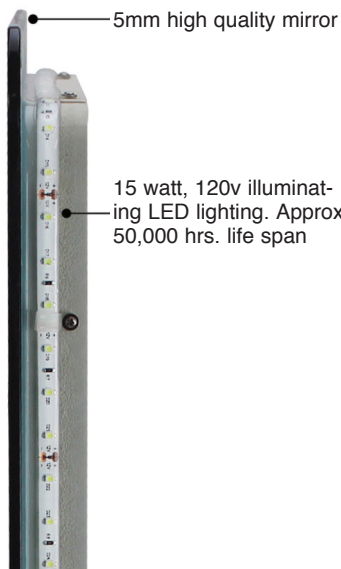

Mirror Side