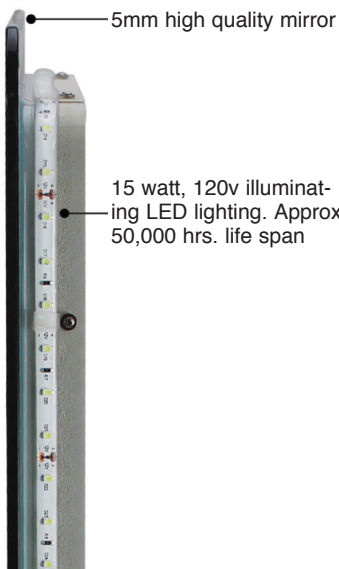

FEATURES

- High quality 5mm wall mirror with illuminating LED lighting.
- Mirror is back lite.
- Adaptable for wall switch or touch on/off sensor on mirror.
- Includes power supply, mounting hardware.
- Approximately 50,000 hours life span, 15 watts, 120 volts.
- UL approved components.
- Requires hard wiring.
- 1 Year Limited Residential Warranty

Specified Model

	MODEL NO.	DESCRIPTION	Length	Height	Ship Wt. Lbs.
LED WALL MIRROR					
<input type="checkbox"/>	TLMG3524	Grace Illuminated Mirror	35 ⁷ / ₁₆ "	23 ⁵ / ₈ "	24.05

Mirror Side

Mirror Back

UL Approved
Includes power supply and hardware.
Adaptable for wall switch or touch on/off sensor on mirror