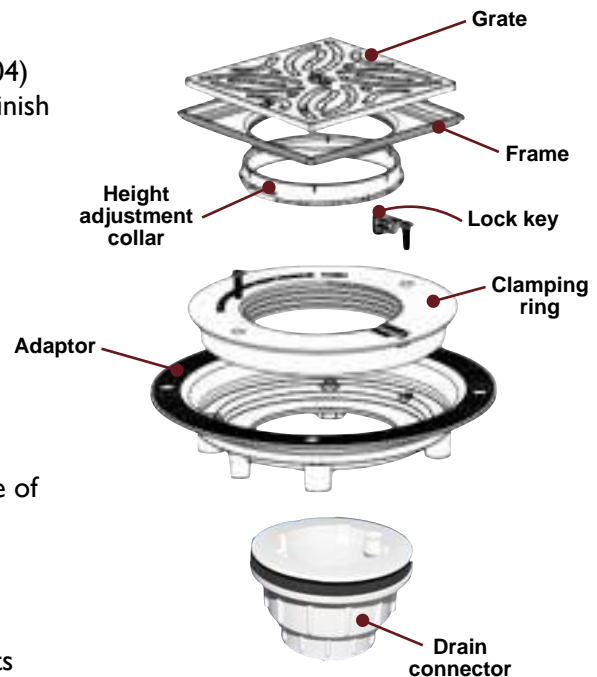

1. General Description

- a. Height adjustable stainless steel drain grate with adapter for installation in a Tuff Form pre-fabricated, '0' threshold shower base
- b. Assembly includes a Sioux Chief model 825 solvent weld shower drain connector

2. Item Codes and Descriptions

- a. 25402 . . . Drain assembly for tile with satin stainless steel grate
- b. ARC121 . . . Drain assembly for tile with satin brass finish stainless steel grate
- c. ARC122 . . . Drain assembly for tile with oil-rubbed bronze finish stainless steel grate

3. Physical Characteristics

- a. Grate and frame are stainless steel (SAE grade 304)
- b. Grate and frame are also available in satin brass finish and oil-rubbed bronze finish
- c. Height of grate is adjustable
- d. Drain adaptor, clamping ring, and height adjustment collar are ABS plastic
- e. Fasteners are included to secure clamping ring to adaptor and to fasten the adaptor to the shower base
- f. Sioux Chief model 825 shower drain connector is PVC plastic
- g. Drain connector fits 2" drain line
- h. Drain connector includes two washers, one made of synthetic rubber and one made of polyethylene

4. Performance Characteristics

- a. Drain adaptor fits Tuff Form shower bases
- b. Deep well in adaptor and drain connector collects large amount of water and drains it swiftly
- c. Clamping ring secures drain gasket to cover the drain adaptor-to-shower base joint
- d. Height adjustment collar allows installer to turn frame and grate to desired elevation to match tile surface
- e. Height adjustment collar can be secured with lock key
- f. Weep holes in height adjustment collar drain water that penetrates grout to waterproofing membrane
- g. Entire drain assembly installation may be performed from above shower base
- h. Drain connector is secured by hand tightening (use of "Speed Square" recommended)
- i. Drain connector rated for 8 gpm
- j. Bond drain connected to drain line with appropriate PVC weld adhesive