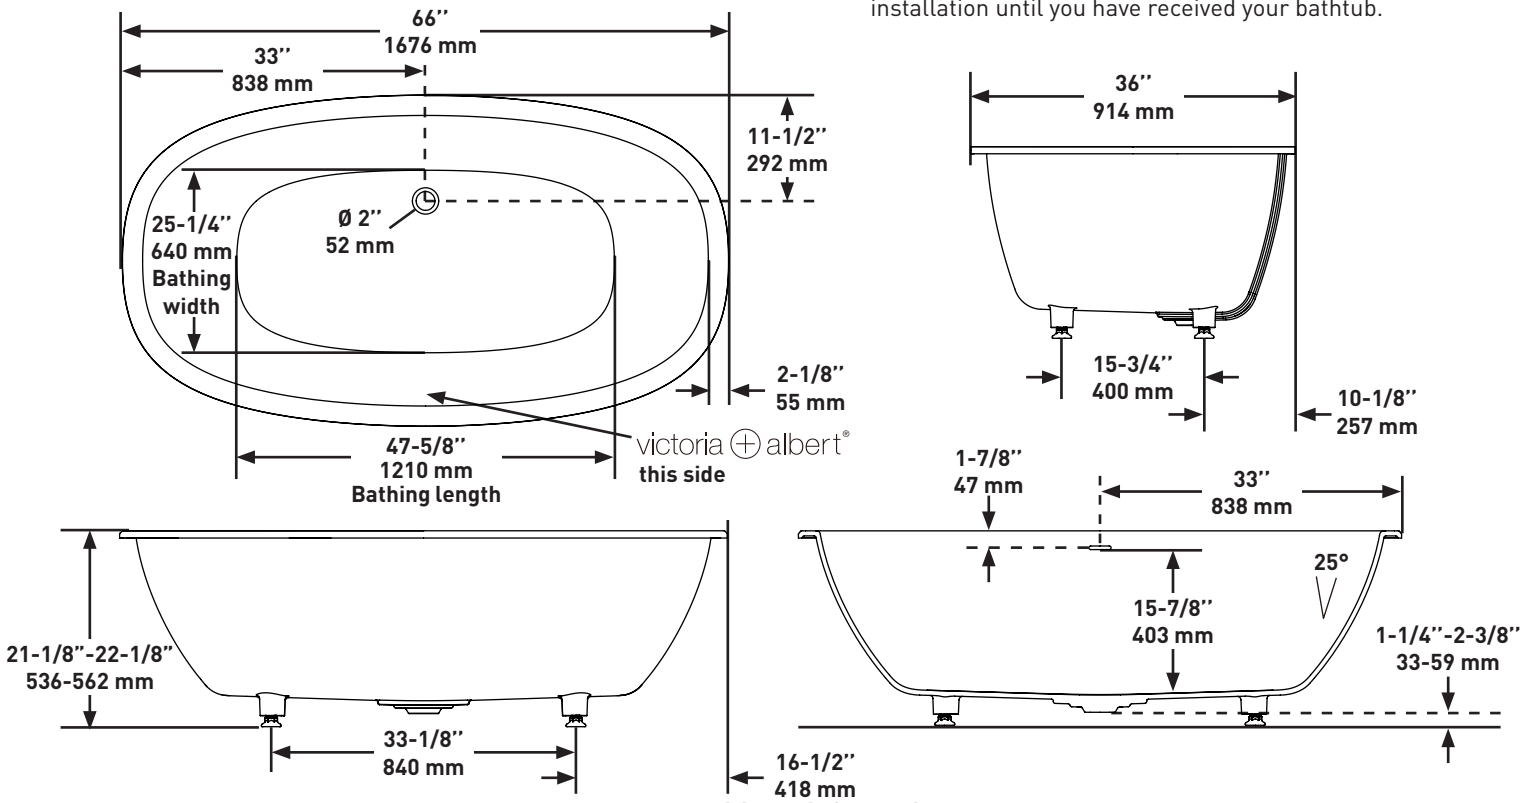

For warranty or additional information, contact:

U.S.A.
houseofrohl.com/support
1-800-777-9762

QUEBEC / MARITIMES / WESTERN CANADA
QUÉBEC / MARITIMES / OUEST CANADIEN
QUEBEC / MARITIMOS / CANADA OCCIDENTAL
houseofrohl.ca/support
1-866-473-8442

ONTARIO
houseofrohl.ca/support
1-800-287-5354